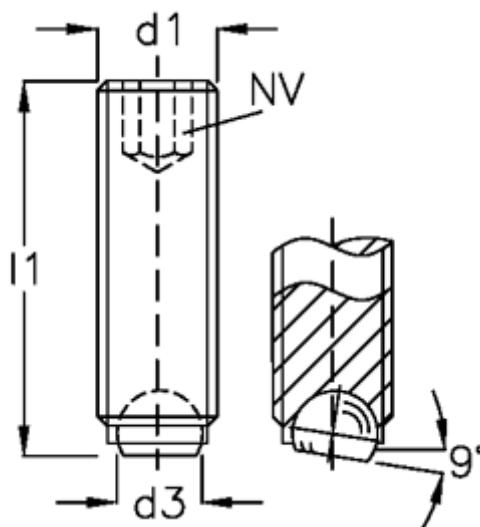

Article number: 209056191

Description: E+G Ball point screw  
GN 605-M6-20-BN

## Measures

---

d1	= M6
d2	= 4.0
d3	= 3.2
Internal hexagon	= 3
l1	= 20